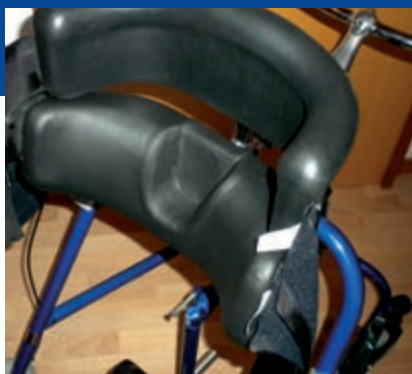

Examples of accessories and Individual Fitted Products

Depending on the user's needs the walker or RaceRunner is equipped with different types of saddle, body support and handle bar. Below we show examples of the parts and

accessories used across CAVALIER, FF, PETRA, and CROSS RUNNER. Look in our company brochure and website for latest info about colors and parts and accessories.

Belt and chest plate

2 PUR supports on top

Back support high Moon Plate and low PUR semi circle

Hand cuffs

Large arm supports

Arm supports

Moon Plate behind saddle

UNO saddle

Lever system to raise/low saddle

Leg separating plate

Tilt brakes side frame

Push Pole